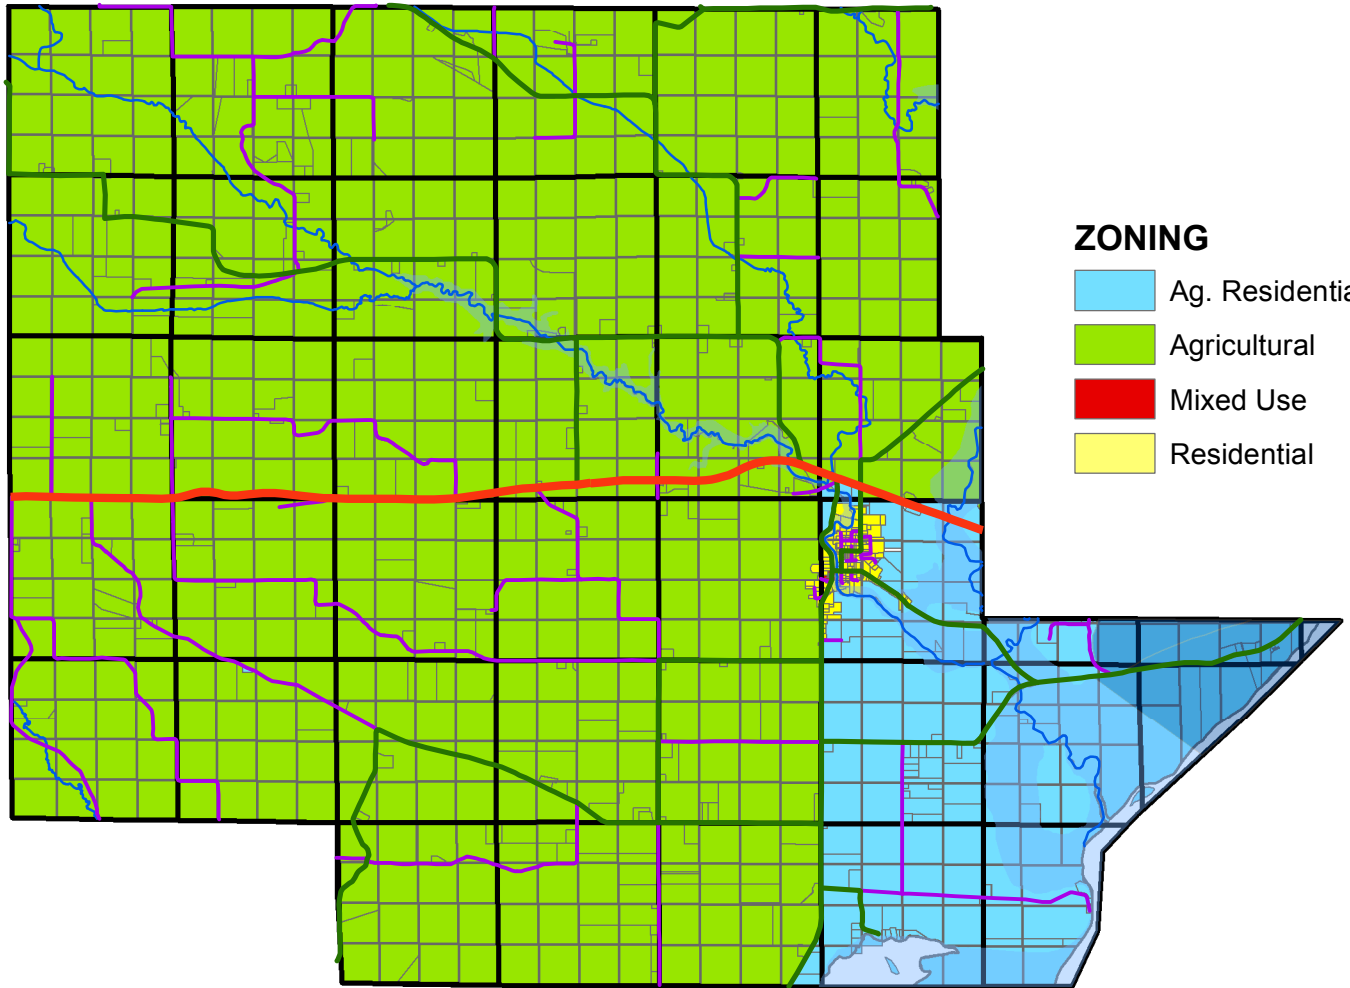

Town of Waterville Proposed Zoning Map

ZONING

- Ag. Residential
- Agricultural
- Mixed Use
- Residential

Legend

- | | |
|--|---|
| Highway 10 | Waterways |
| County Roads | Floodplain |
| Town Roads | Floodway |
| Sections | |
| Quarter Sections | |